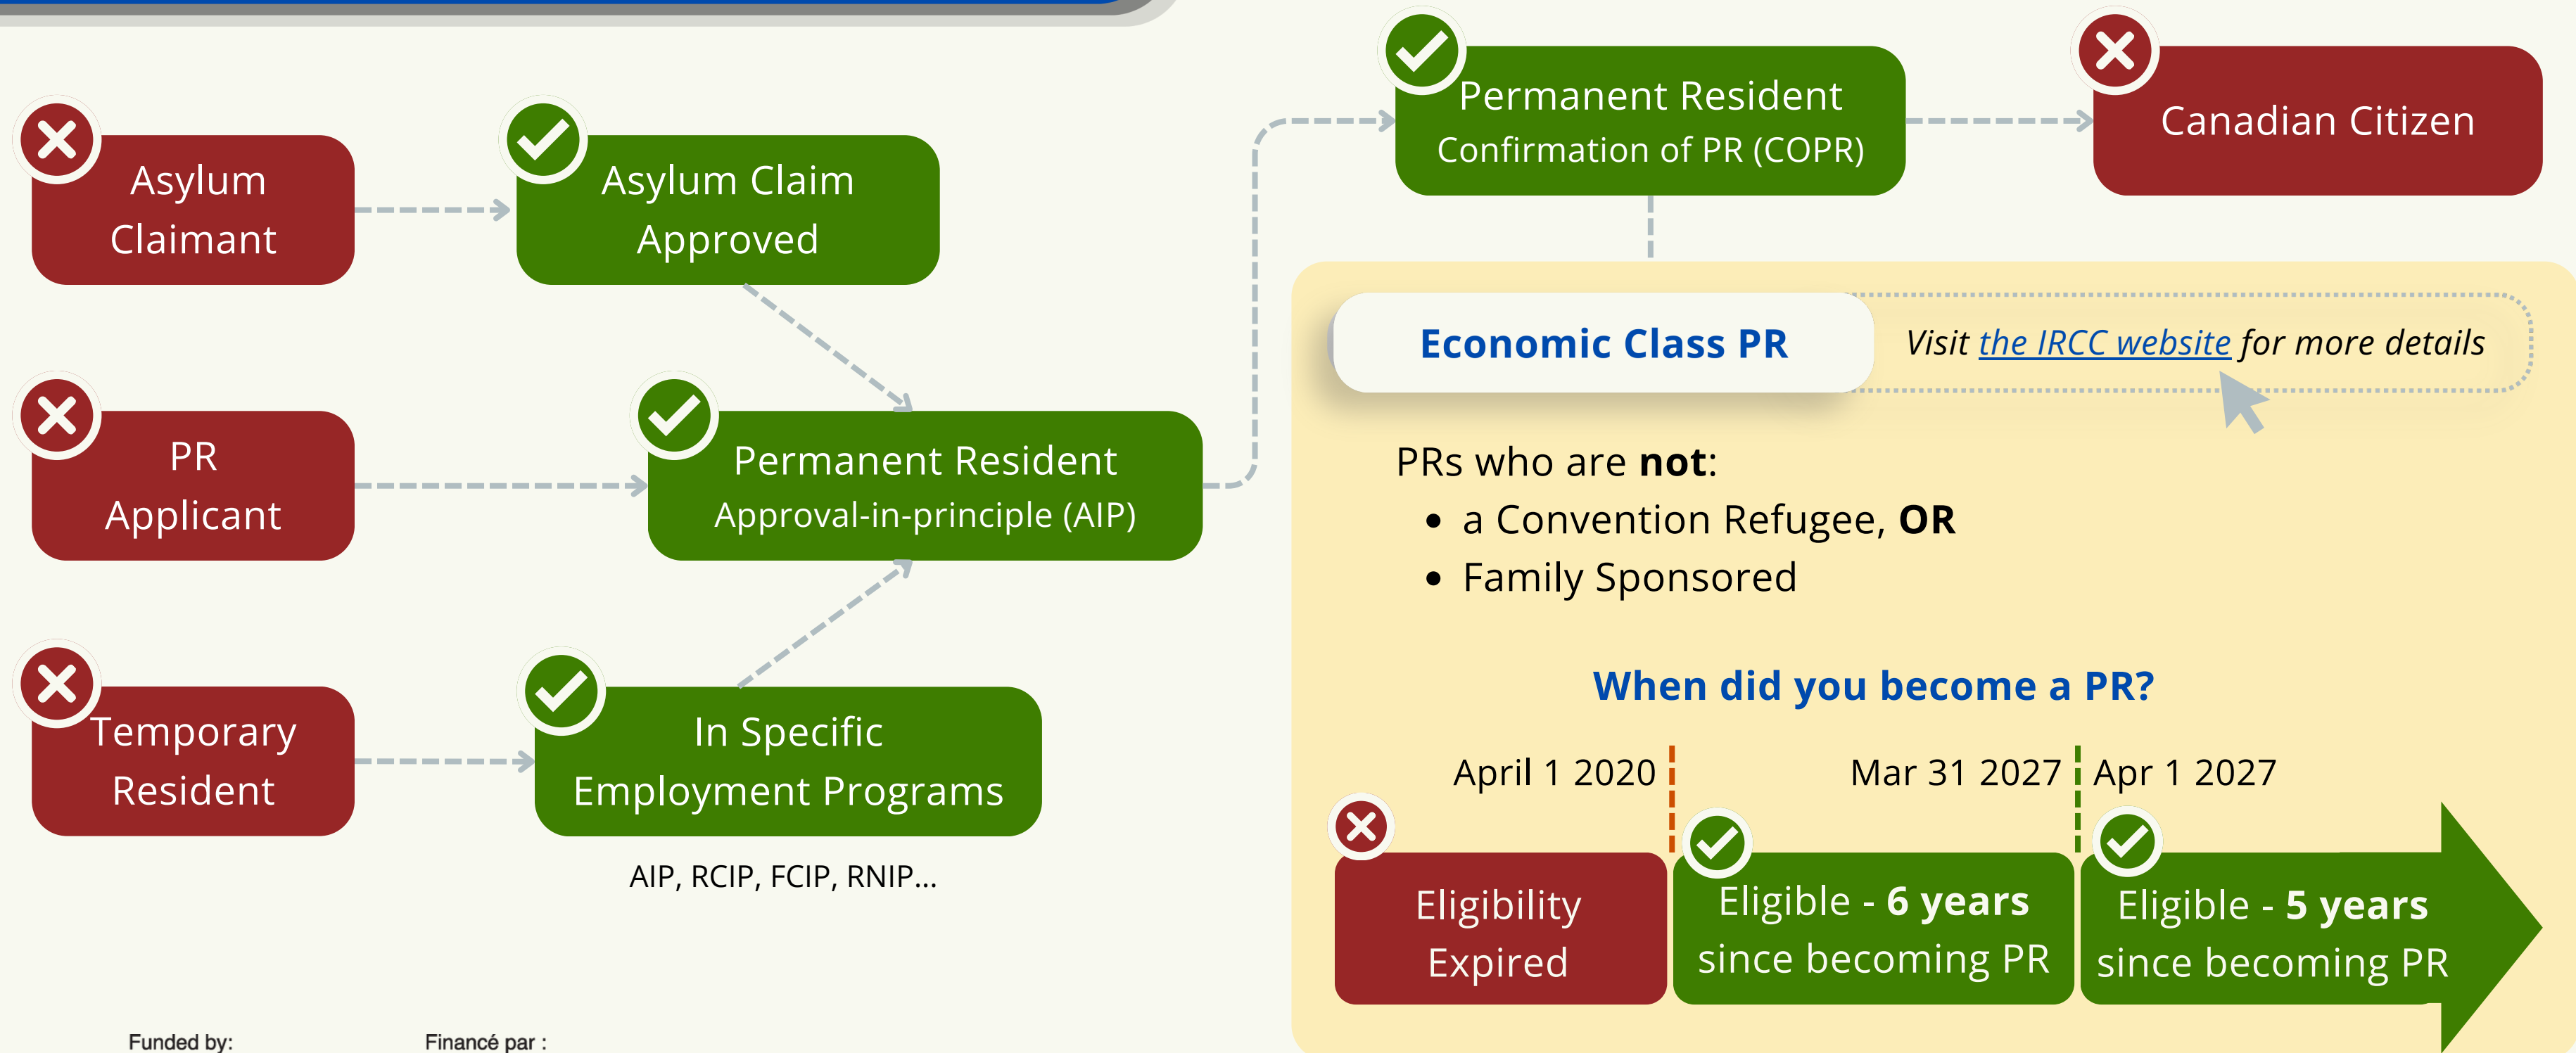

Permanent Resident Confirmation of PR (COPR)

Canadian Citizen

Economic Class PR

- Programs under Express Entry:
 - Canadian Experience Class
 - Federal Skilled Worker Program
 - Federal Skilled Trades Program
- Provincial Nominee Program
- Atlantic Immigration Program
- Start-up Visa Program
- Self-Employed Persons Program
- Rural Community Immigration Pilot
- Economic Mobility Pathways Pilot
- Rural and Northern Immigration Pilot
- Francophone Community Immigration Pilot
- Agri-Food Pilot
- Home Care Worker Immigration pilots
- Temporary resident to permanent resident pathway

When did you become a PR?

Funded by:

Financé par :

Source

IRCC - [Who's eligible for settlement services](#)
 iCARE Training - Eligibility Verification in iCARE

Am I eligible for LINC?

Funded by:

Financé par :

Immigration, Refugees and Citizenship Canada

Immigration, Réfugiés et Citoyenneté Canada

Source

IRCC - [Who's eligible for settlement services](#); iCARE Training - Eligibility Verification in iCARE