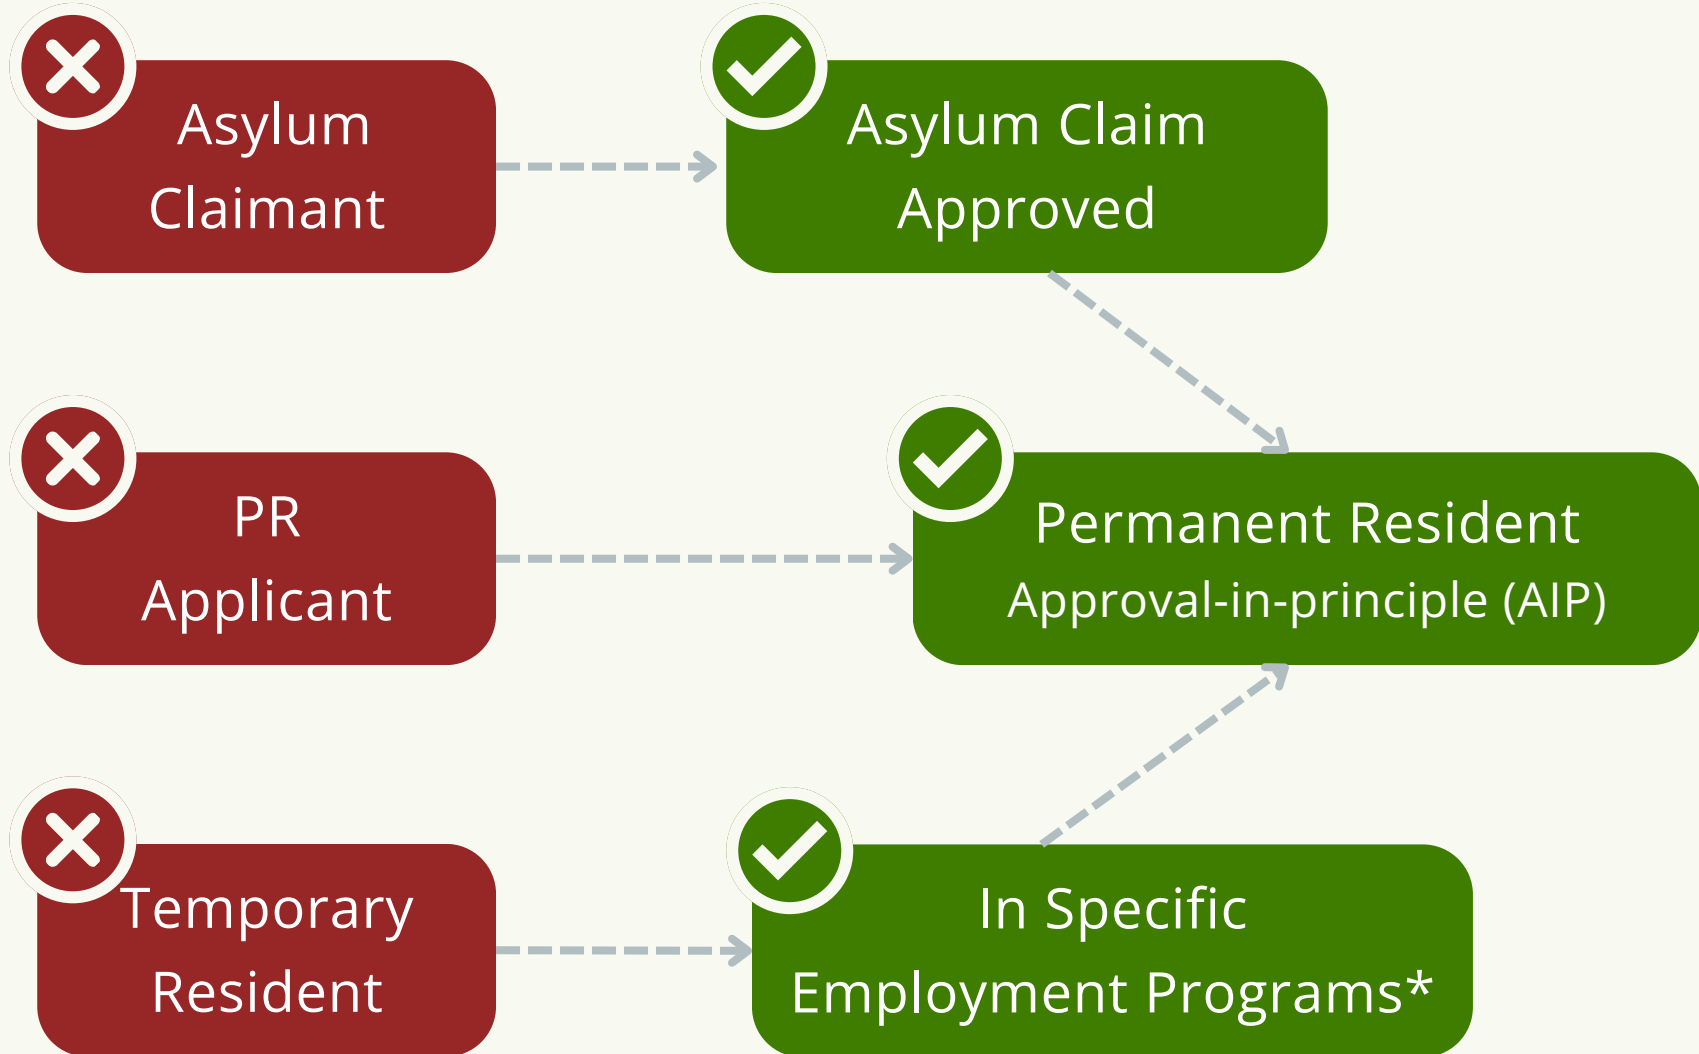

Am I eligible for LINC?

***Specific Employment Programs - examples**
 Atlantic Immigration Program (AIP)
 Rural Community Immigration Pilot (RCIP)
 Francophone Community Immigration Pilot (FCIP)
 Rural and Northern Immigration Program (RNIP)
 ...

Permanent Resident Confirmation of PR (COPR)

Canadian Citizen

Economic Class PR

- Programs under Express Entry:
 - Canadian Experience Class
 - Federal Skilled Worker Program
 - Federal Skilled Trades Program
- Provincial Nominee Program
- Atlantic Immigration Program
- Start-up Visa Program
- Self-Employed Persons Program
- Rural Community Immigration Pilot
- Economic Mobility Pathways Pilot
- Rural and Northern Immigration Pilot
- Francophone Community Immigration Pilot
- Agri-Food Pilot
- Home Care Worker Immigration pilots
- Temporary resident to permanent resident pathway